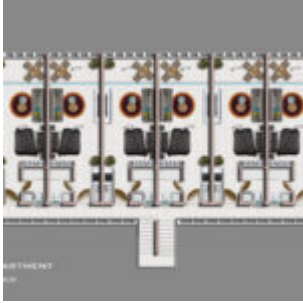

£179,500

PHUKET HEALTH AND WELLNESS RESORT - PHASE II STUDIO PENTHOUSES

<https://cyprusify.com>

This new concept project will allow you to experience diversity of relaxation from the thriving Five Finger Mountains and the magnificent scenery of the Mediterranean Sea right in front of you. Luxury, privacy, tranquility, relaxation, comfort and modernity are what you will find here in Phuket Health and Wellness Resort – Phase II Studio Penthouses. [...]

Plan

Roof Terrace Plan

Amenities & Features

Features: Communal Swimming Pool, Terrace

Call us now

Email: contact@cyprusify.com

Cyprusify