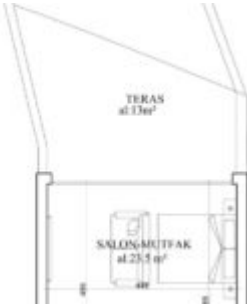

Building Details

Floor covering: Tile

Parking: Off-street

Roof: Tile

Floor Plans

Plan