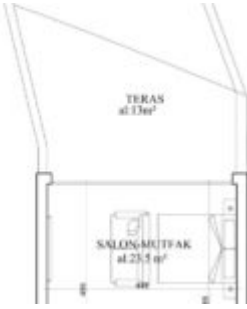

Building Details

Floor covering: Tile

Parking: Off-street

Roof: Tile

Floor Plans

Plan