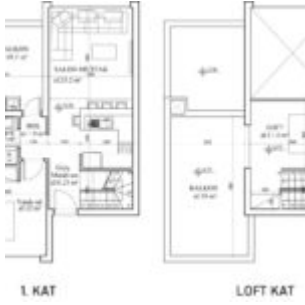

Building Details

Floor covering: Tile

Parking: Off-street

Roof: Tile

Floor Plans

Plan