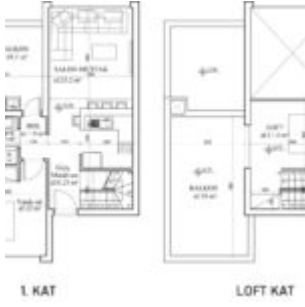

Building Details

Floor covering: Tile

Parking: Off-street

Roof: Tile

Floor Plans

Plan