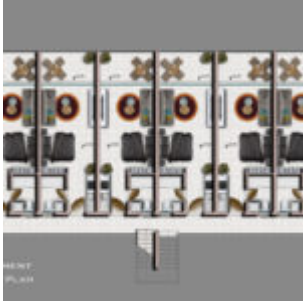

Building Details

Floor covering: Tile

Roof: Tile

Floor Plans

Amenities & Features

Features: Communal Swimming Pool, Terrace

Call us now

Email: contact@cyprusify.com

Cyprusify