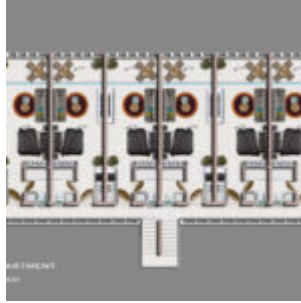

Building Details

Floor covering: Tile

Roof: Tile

Floor Plans

Amenities & Features

Features: Communal Swimming Pool, Terrace

Call us now

Email: contact@cyprusify.com

Cyprusify