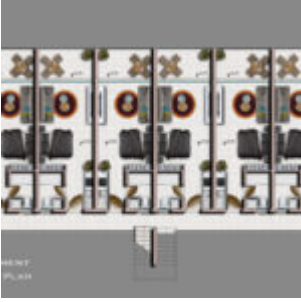

Building Details

Floor covering: Tile

Roof: Tile

Floor Plans

Amenities & Features

Features: Communal Swimming Pool, Terrace

Call us now

Email: contact@cyprusify.com

Cyprusify