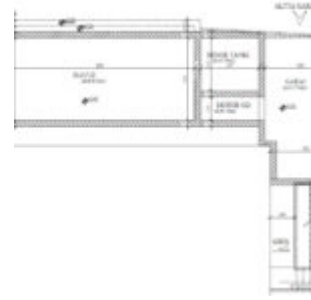

Basement

Amenities & Features

Features: Air conditioning, Balcony, Roof Terrace, Swimming pool, Underfloor Heating

Call us now

Email: contact@cyprusify.com

Cyprusify